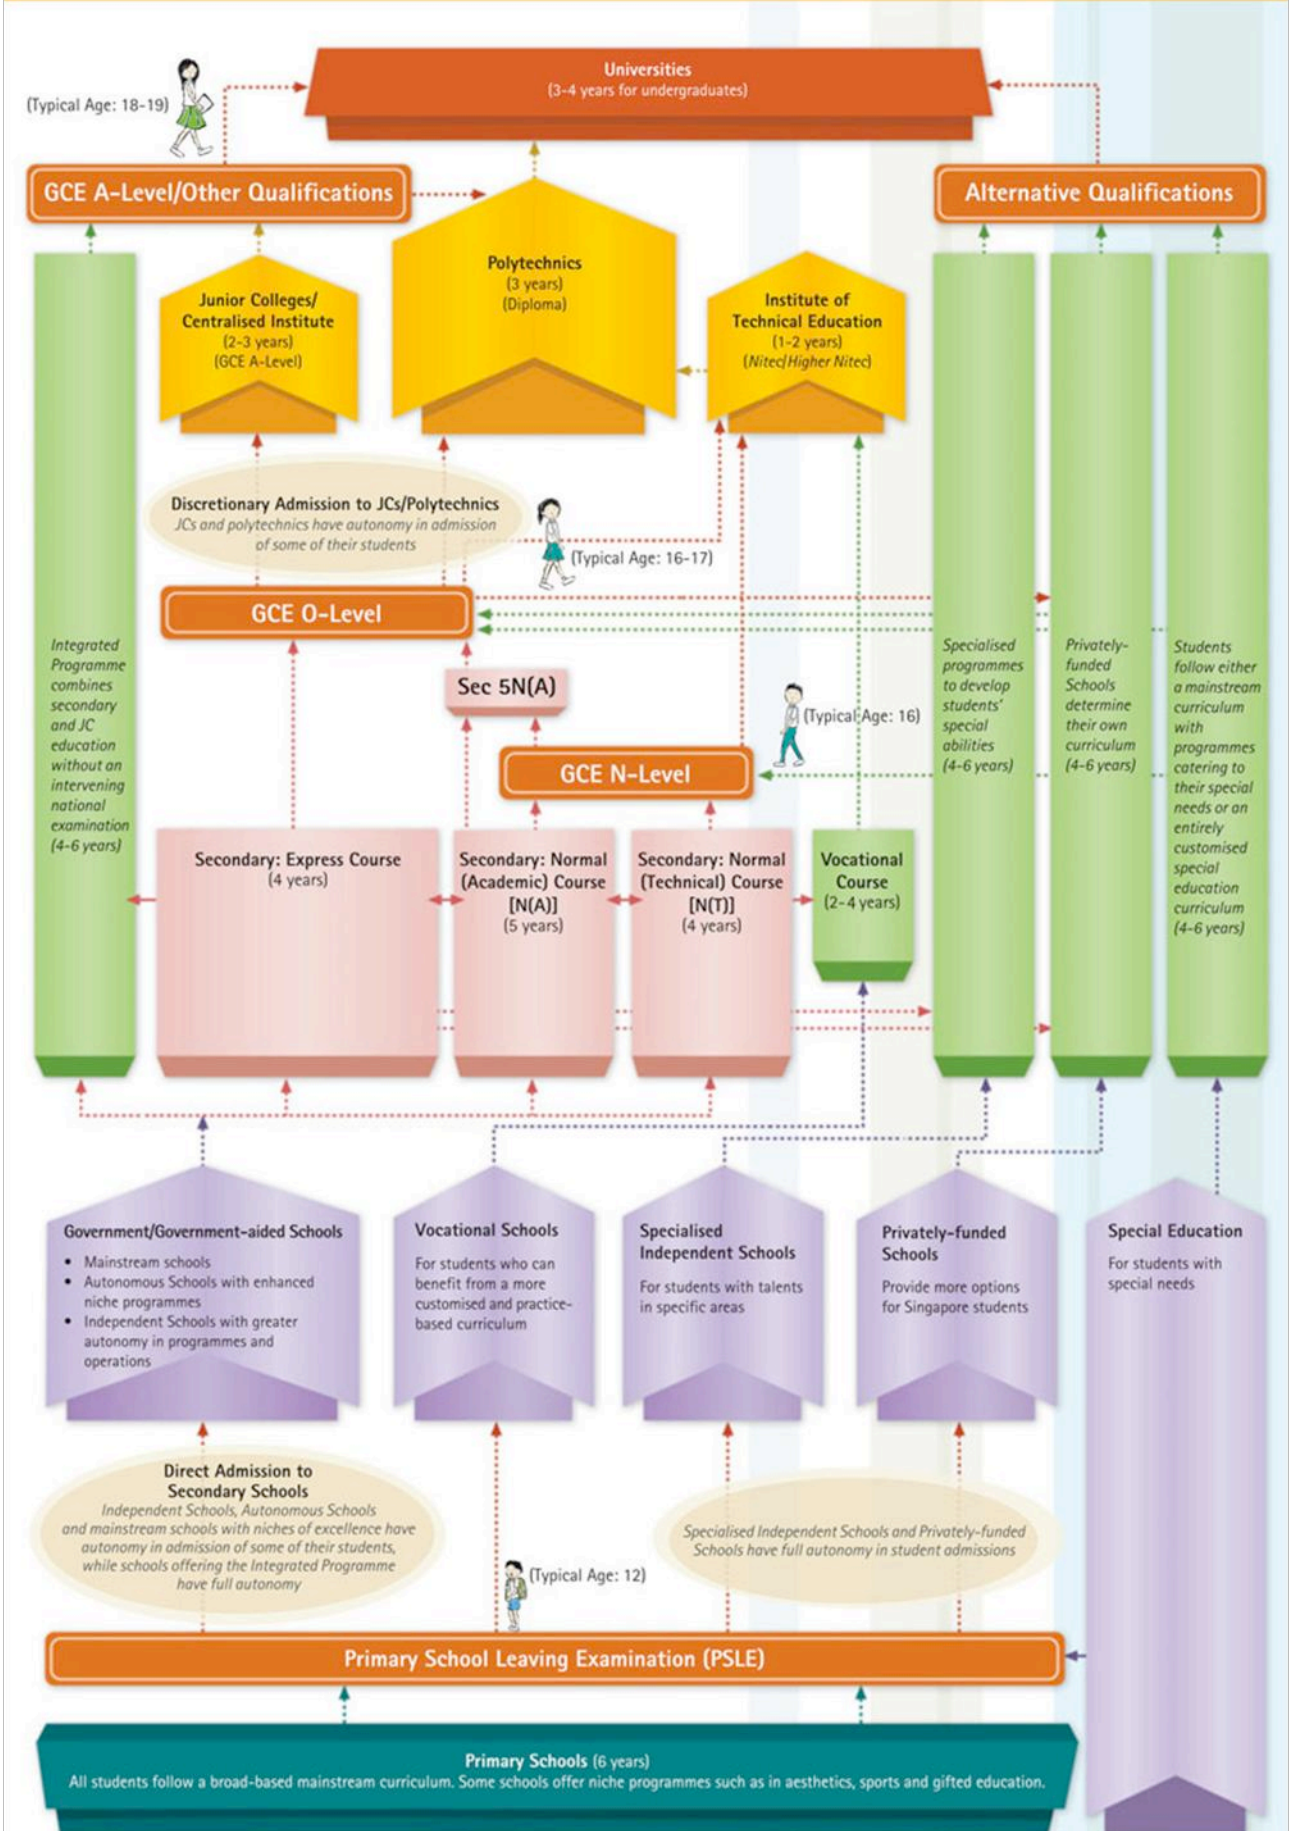

The Singapore Education Landscape

Source: www.moe.gov.sg

Local Educational System

The Singapore education system is designed to be flexible and diverse, catering to every child's abilities, interests and aptitudes so as to help each pursue their goals, stretch their faculties and expand on their strengths. The majority of students undergo the following: